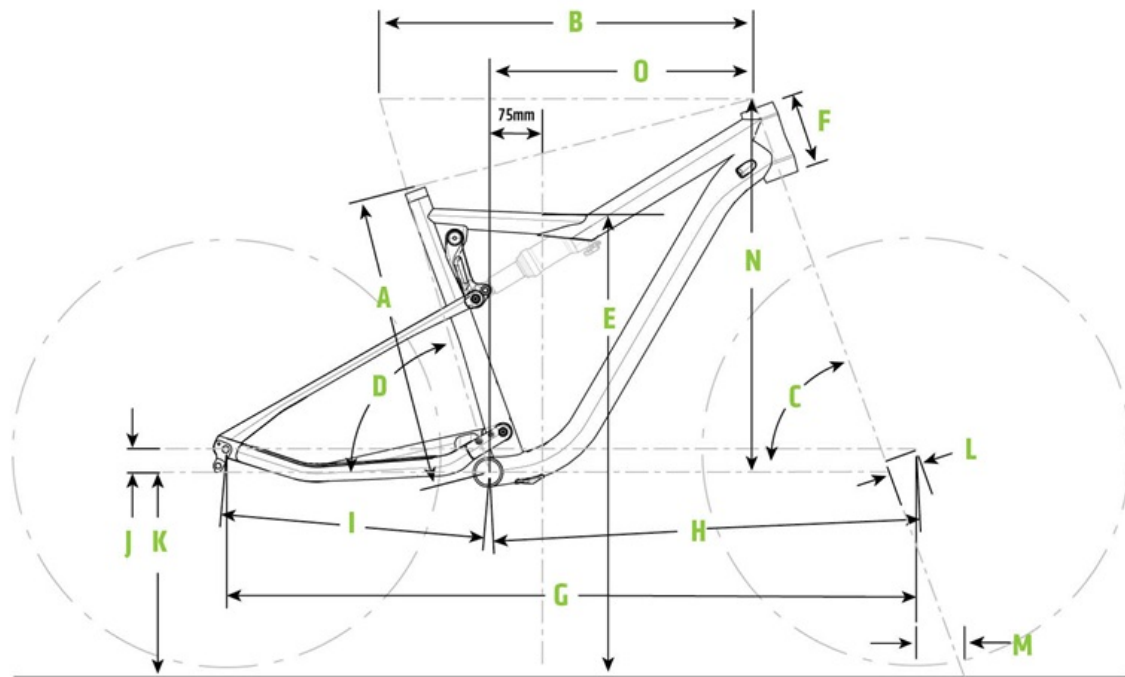

SCALPEL-Si

	S (27.5)	M (29)	L (29)	XL (29)
A SEAT TUBE LENGTH (CM/IN)	40/15.7	44/17.3	48/18.8	52/20.4
B TOP TUBE HORIZONTAL (CM/IN)	57/22.4	59.9/23.5	62.4/24.5	64.8/25.5
C HEAD TUBE ANGLE	69.5°	69.5°	69.5°	69.5°
D SEAT TUBE ANGLE EFFECTIVE	73.5°	73.5°	73.5°	73.5°
E STANDOVER (CM/IN)	71.6/28.1	75.4/29.6	76/29.9	76.6/30.1
F HEAD TUBE LENGTH (CM/IN)	9.7/3.8	11/4.3	12.2/4.8	13.4/5.27
G WHEELBASE (CM/IN)	107.9/42.4	111.8/44.0	114.4/45	116.9/46
H FRONT CENTER (CM/IN)	65.3/25.7	68.5/26.9	71.1/27.9	73.5/28.9
I CHAIN STAY LENGTH (CM/IN)	42.5/16.7	43.5/17.1	★	★
J BOTTOM BRACKET DROP (CM/IN)	2.0/0.8	3.8/1.5	★	★
K BOTTOM BRACKET HEIGHT (CM/IN)	33.3/13.1	33.4/13.1	★	★
L FORK RAKE (CM/IN)	5.0/2.0	5.5/2.1	★	★
M TRAIL (CM/IN)	7.5/3.0	7.7/3.0	★	★
N STACK (CM/IN)	55.0/21.6	59.2/23.3	60.4/23.7	61.5/24.2
O REACH (CM/IN)	40.7/16	42.4/16.6	44.5/17.5	46.6/18.3